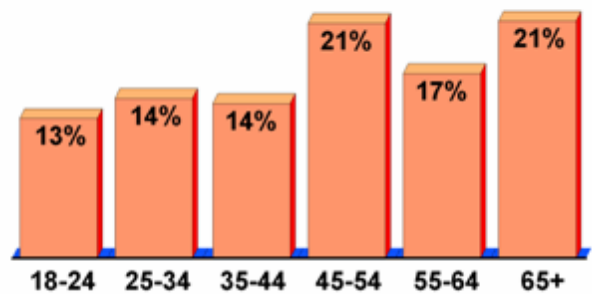

KERA TV 13 Audience Profile

KERA-TV Adults 18+

Gender Composition

Age Composition

Education Composition

Occupation Composition

Annual Household Income Composition

Family Status Composition