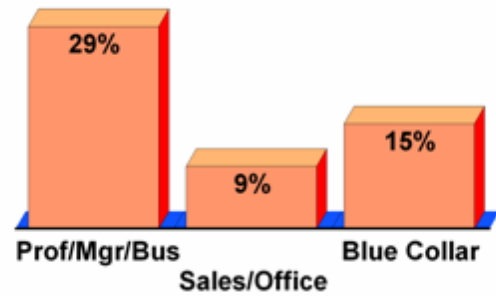

KERA TV 13 Audience Profile

KERA-TV Adults 18+

Gender Composition

Age Composition

Education Composition

Occupation Composition

Annual Household Income Composition

Family Status Composition