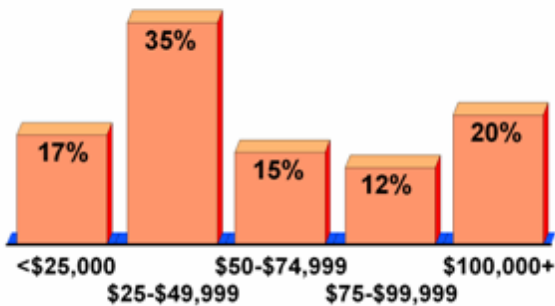

KERA TV 13 Audience Profile

KERA-TV Adults 18+

Gender Composition

Age Composition

Education Composition

Occupation Composition

Annual Household Income Composition

Family Status Composition