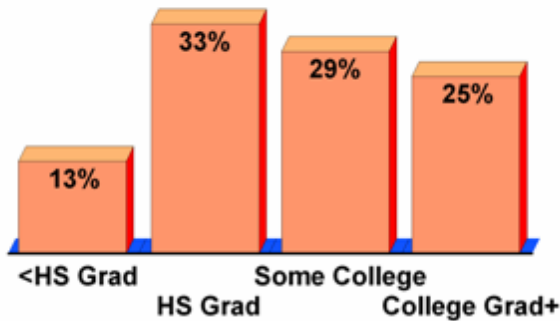

KERA TV 13 Audience Profile

KERA-TV Adults 18+

Gender Composition

Age Composition

Education Composition

Occupation Composition

Annual Household Income Composition

Family Status Composition