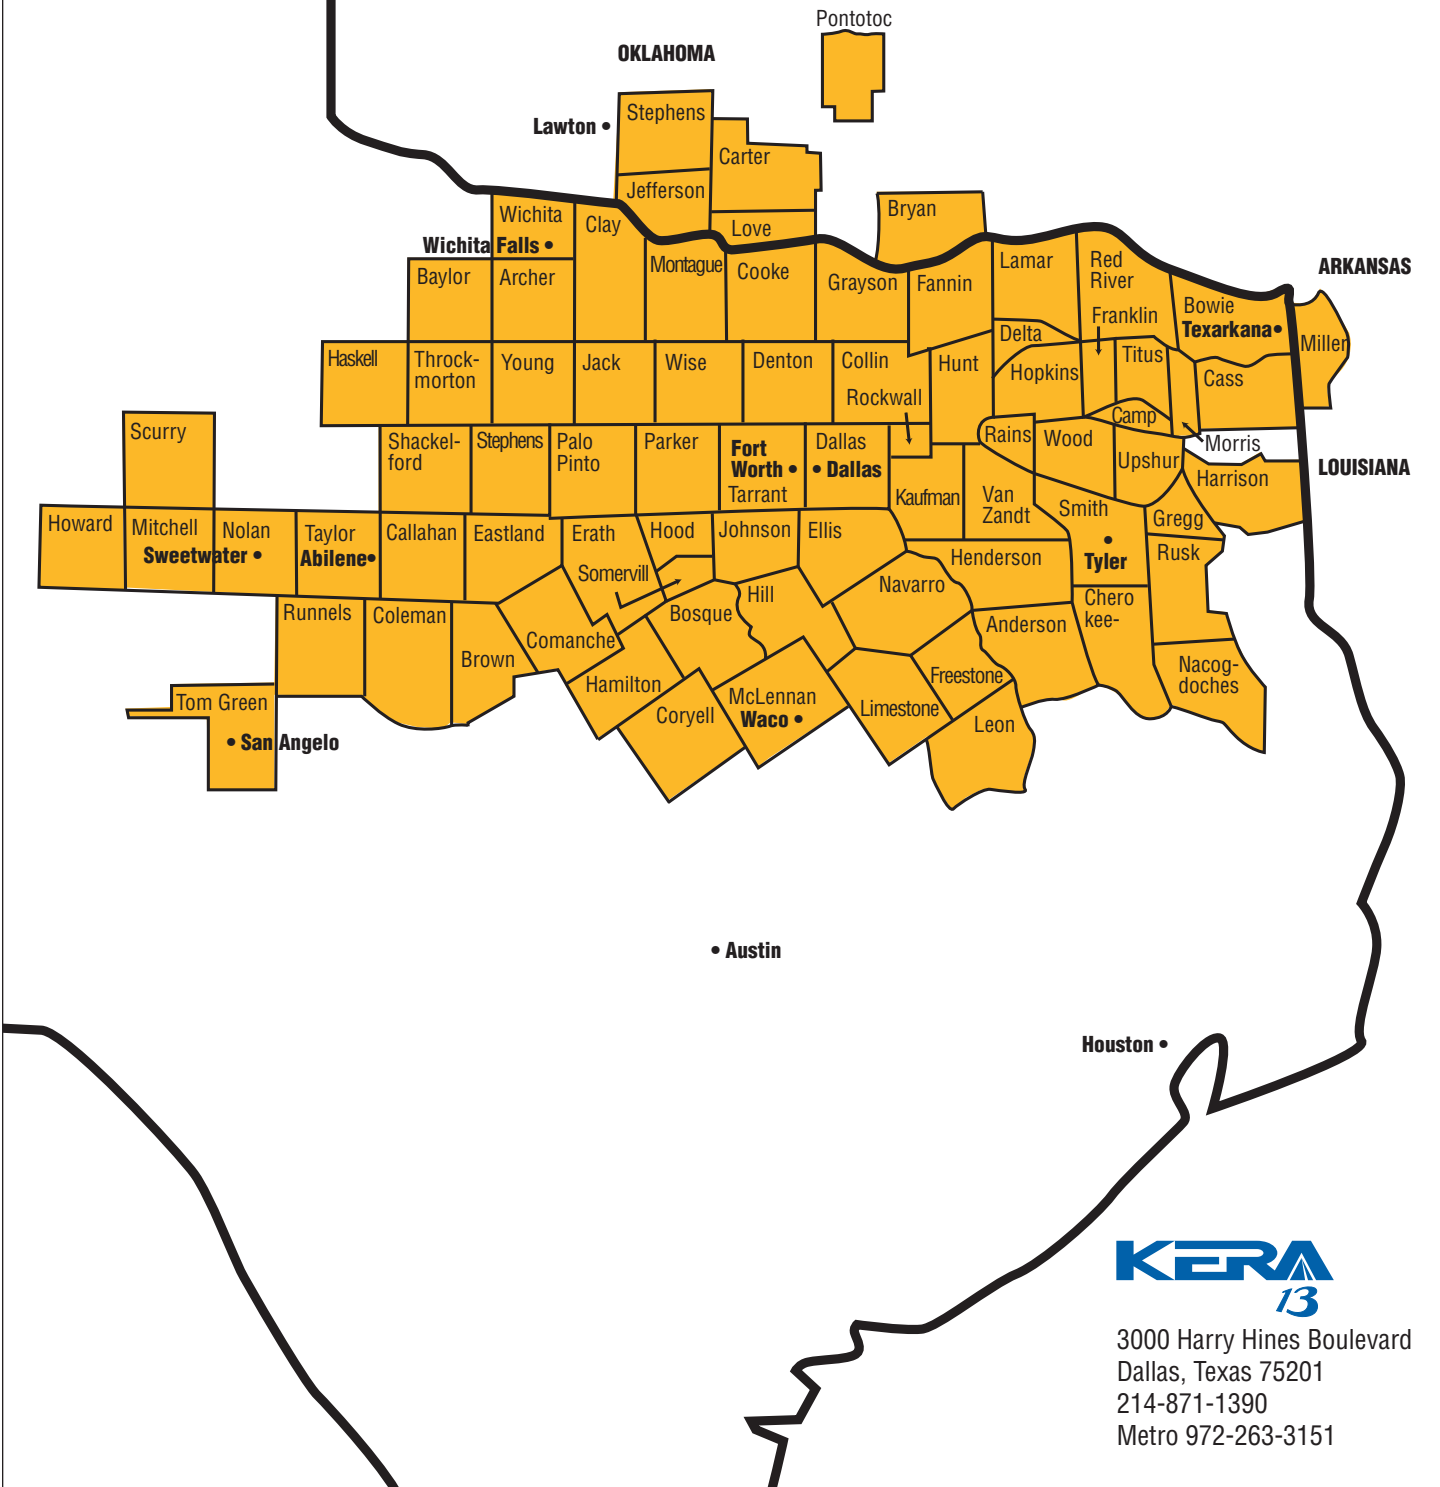

KERA 13 Viewing Area

KERA 13

Population - 6.9 million

Households - 2.7 million

3000 Harry Hines Boulevard
Dallas, Texas 75201
214-871-1390
Metro 972-263-3151

KERA 90.1 Listening Area

KERA 90.1

Wichita Falls: 88.3 FM

Tyler: 100.1 FM

Sherman: 99.3 FM

3000 Harry Hines Boulevard
Dallas, Texas 75201
214-871-1390
Metro 972-263-3151