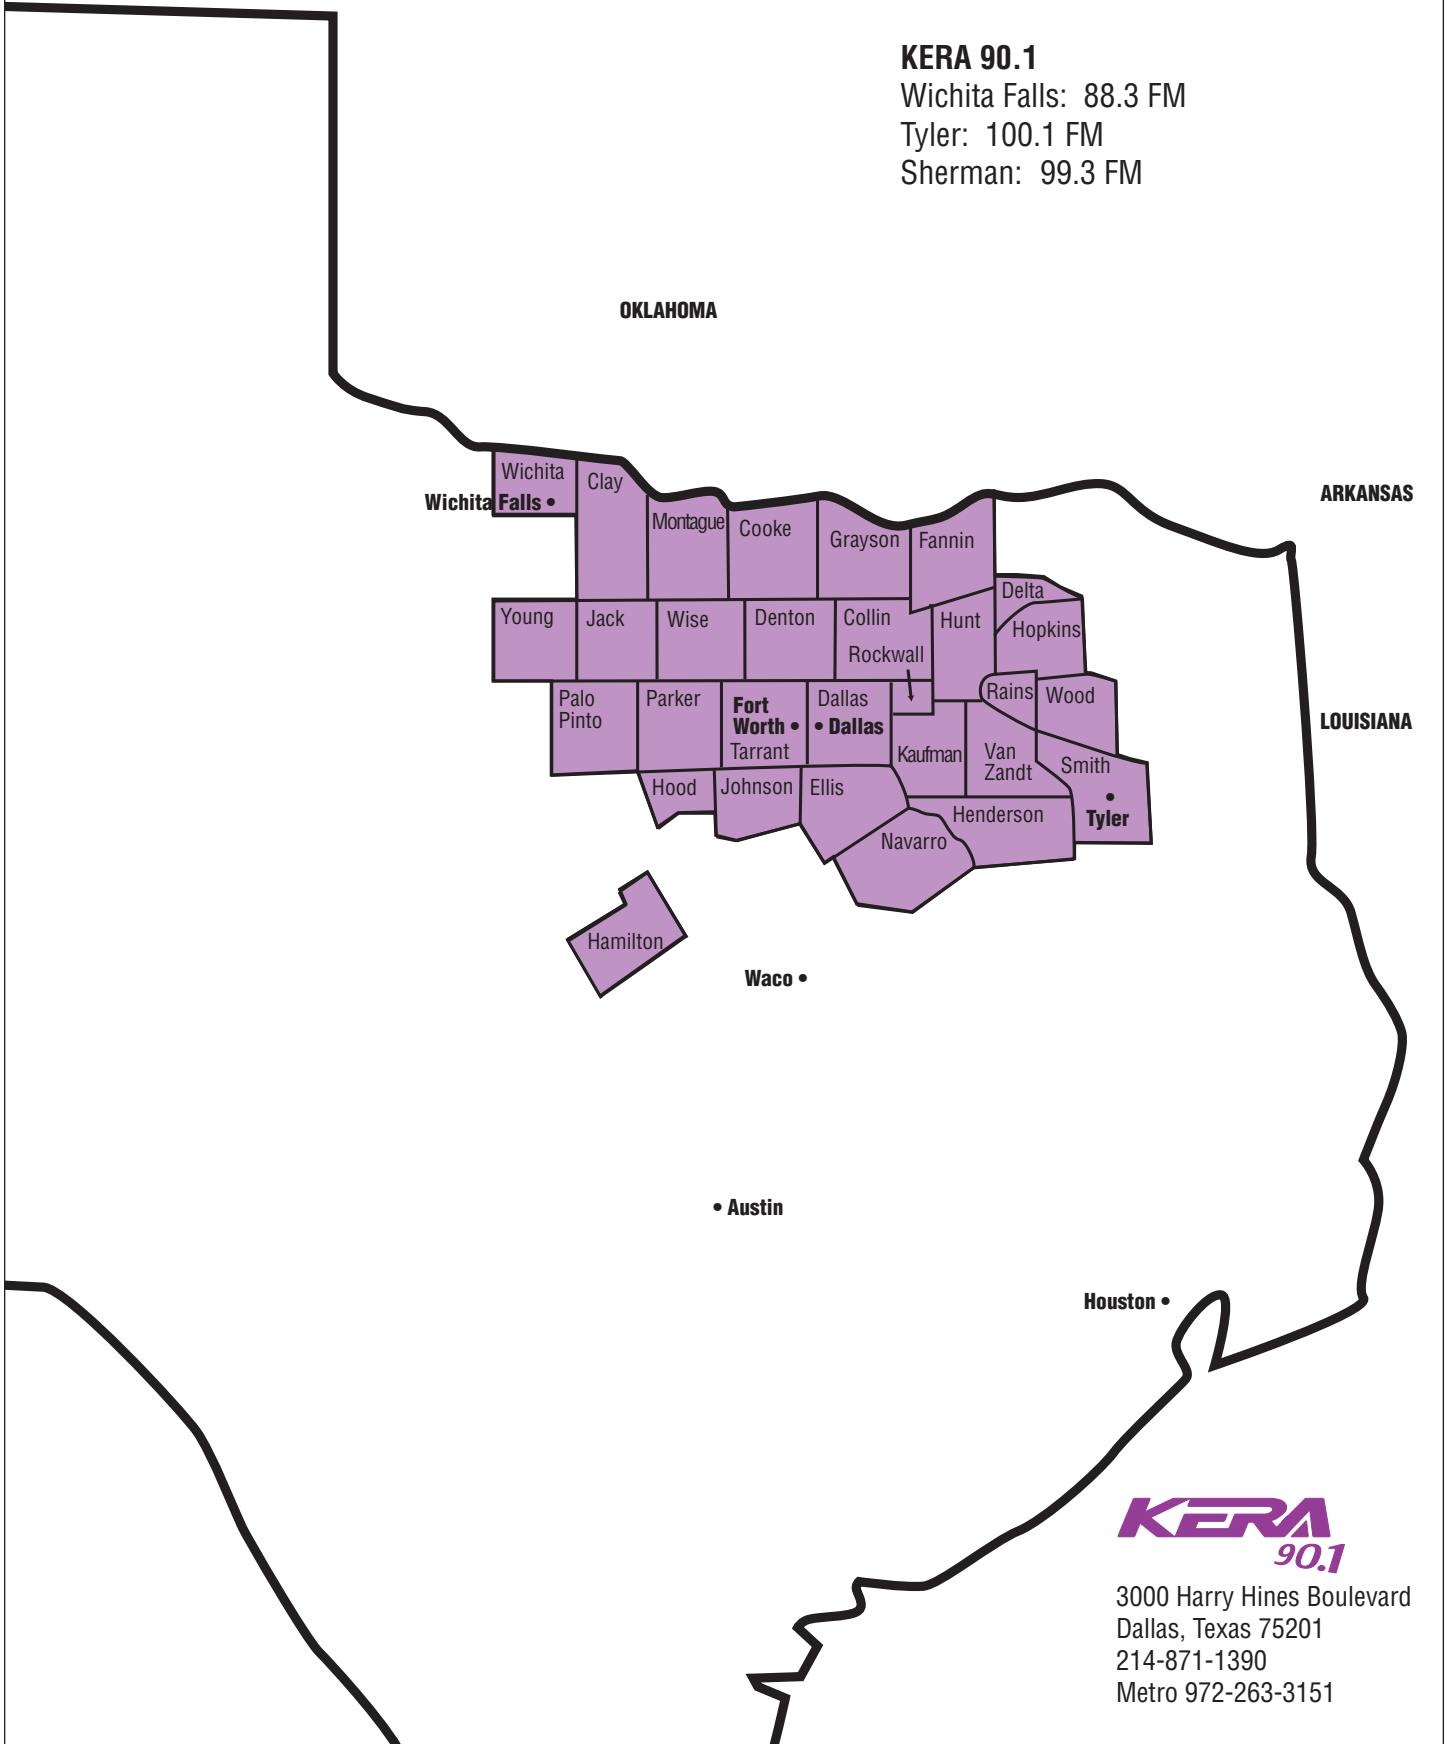

KERA 13 Viewing Area

KERA 13

Population - 6.9 million

Households - 2.7 million

3000 Harry Hines Boulevard
Dallas, Texas 75201
214-871-1390
Metro 972-263-3151

KERA 90.1 Listening Area

KERA 90.1

Wichita Falls: 88.3 FM

Tyler: 100.1 FM

Sherman: 99.3 FM

3000 Harry Hines Boulevard
Dallas, Texas 75201
214-871-1390
Metro 972-263-3151